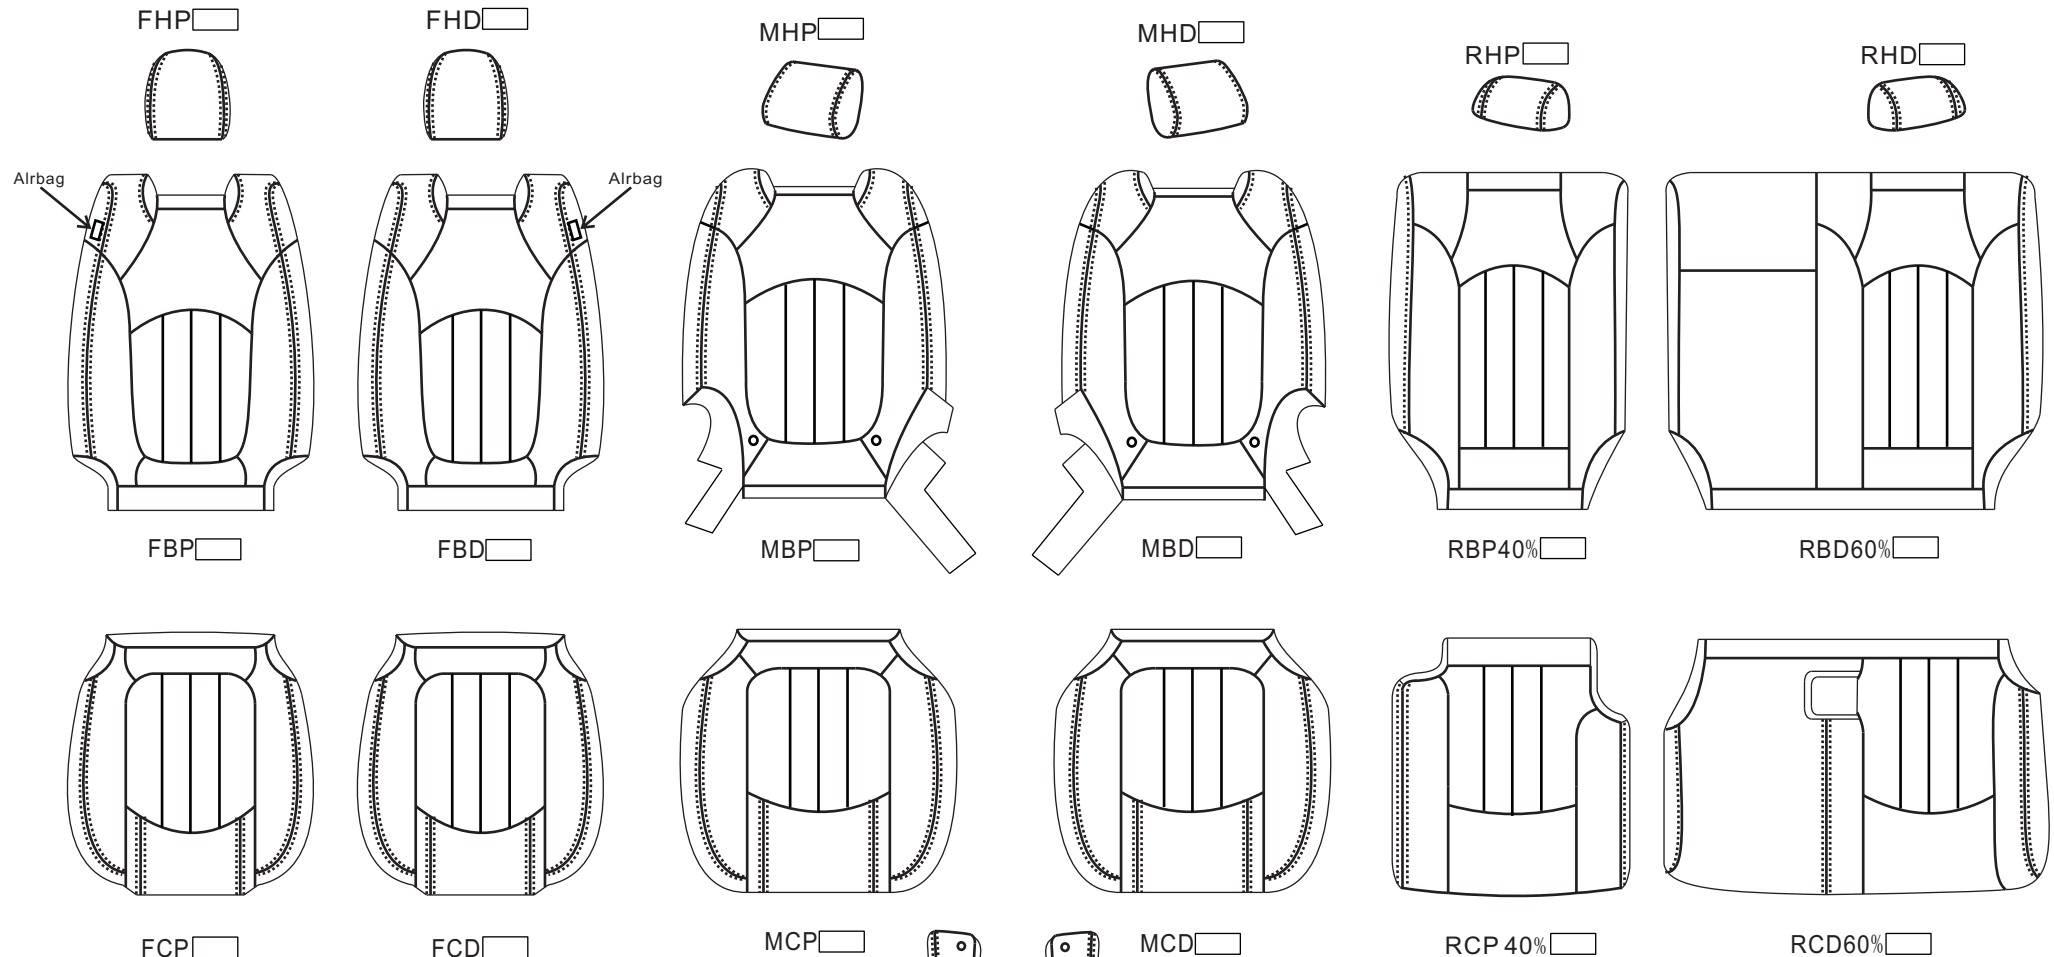

- Prestige Series
 F1 Series
 X Series
 Victorino Series
 Eleganza Series
 Platini Series

FHP	Front Headrests	FAP	Front Armrests
FHD	Driver/passenger	FAD	Driver/passenger
FBP	Front Backs	FCON	Front Consoles
FBD	Driver/passenger		
FCP	Front Seats	MIS	Miscellaneous
FCD	Driver/passenger		

RHP	Rear Headrests	RCS	Rear Cushion
RHD	Driver/Centre/passenger		Solid Bench
RBP40%	Rear Backs	RBS	Rear Back
RBD60%	Driver/passenger		Solid Bench
RCP	Rear Seats	RAP	Rear Armrests
RCD	Driver/passenger	RAD	Driver/passenger