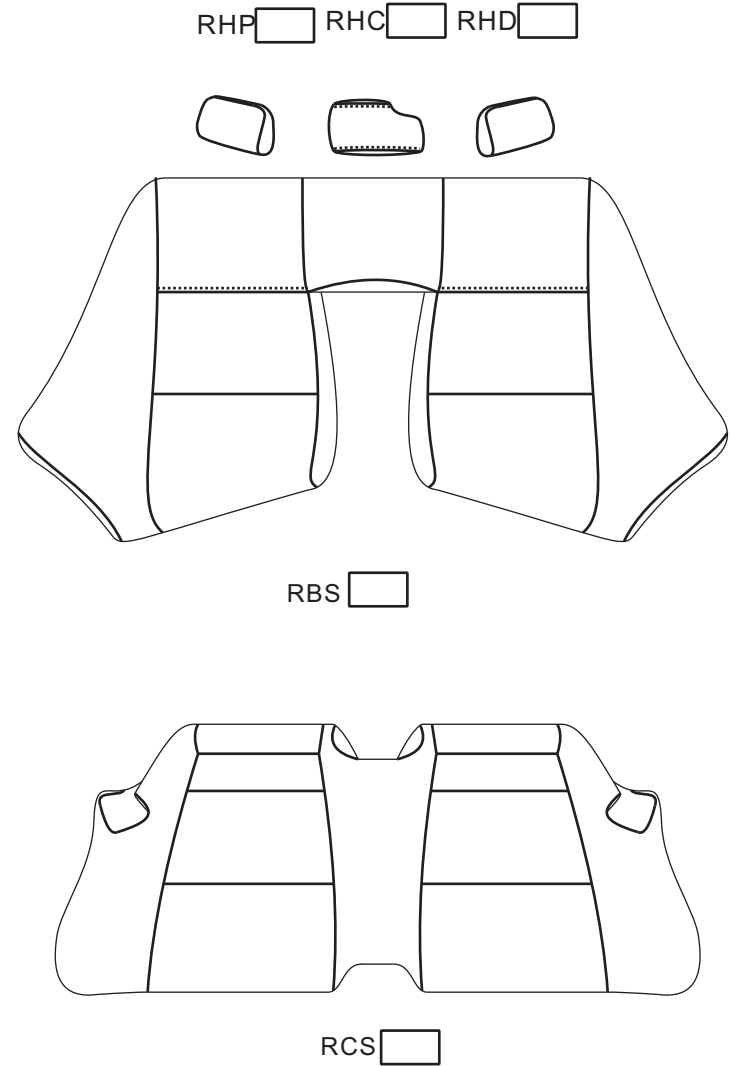

1 yard vinyl
for door panel

- Prestige Series
 F1 Series
 X Series
 Victorino Series
 Eleganza Series
 Platini Series

FHP	Front Headrests	FAP	Front Armrests
FHD	Driver/passenger	FAD	Driver/passenger
FBP	Front Backs	FCON	Front Consoles
FBD	Driver/passenger		
FCP	Front Seats	MIS	Miscellaneous
FCD	Driver/passenger		

RHP	Rear Headrests	RCS	Rear Cushion
RHC	Driver/Centre/passenger		Solid Bench
RHD		RBS	Rear Back
RBP40%	Rears Backs		Solid Bench
RBD60%	Driver/passenger		
RCP	Rear Seats	RAP	Rear Armrests
RCD	Driver/passenger	RAD	Driver/passenger